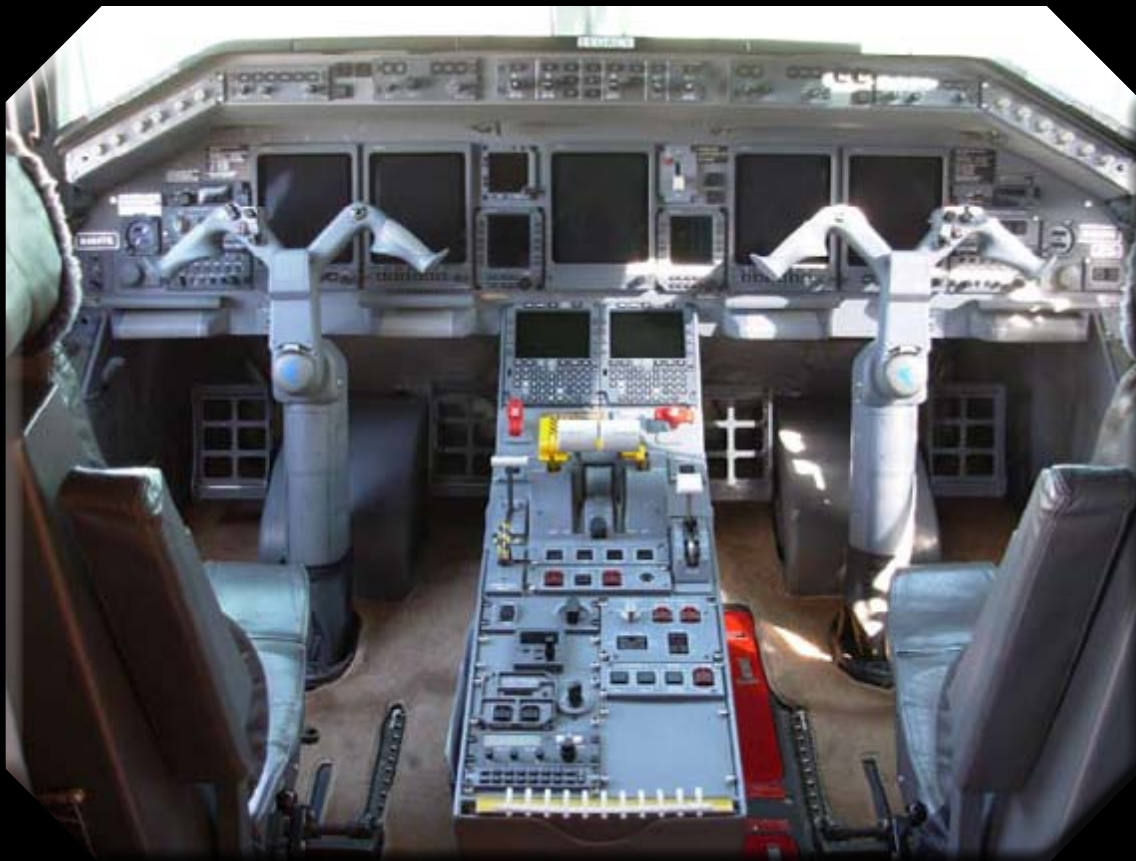

Global Jet Sales

Corporate Trading, Inc.

111 Second Ave. NE, Suite 103
St. Petersburg, FL 33701
727.864.9443 ~ Fax 727.864.9448

3775 Flight Avenue, Suite 204
Redding, CA 96002
530.226.3399 ~ Fax 530.226.3398

www.JetSearch.com ~ sales@JetSearch.com

Exterior

Cockpit